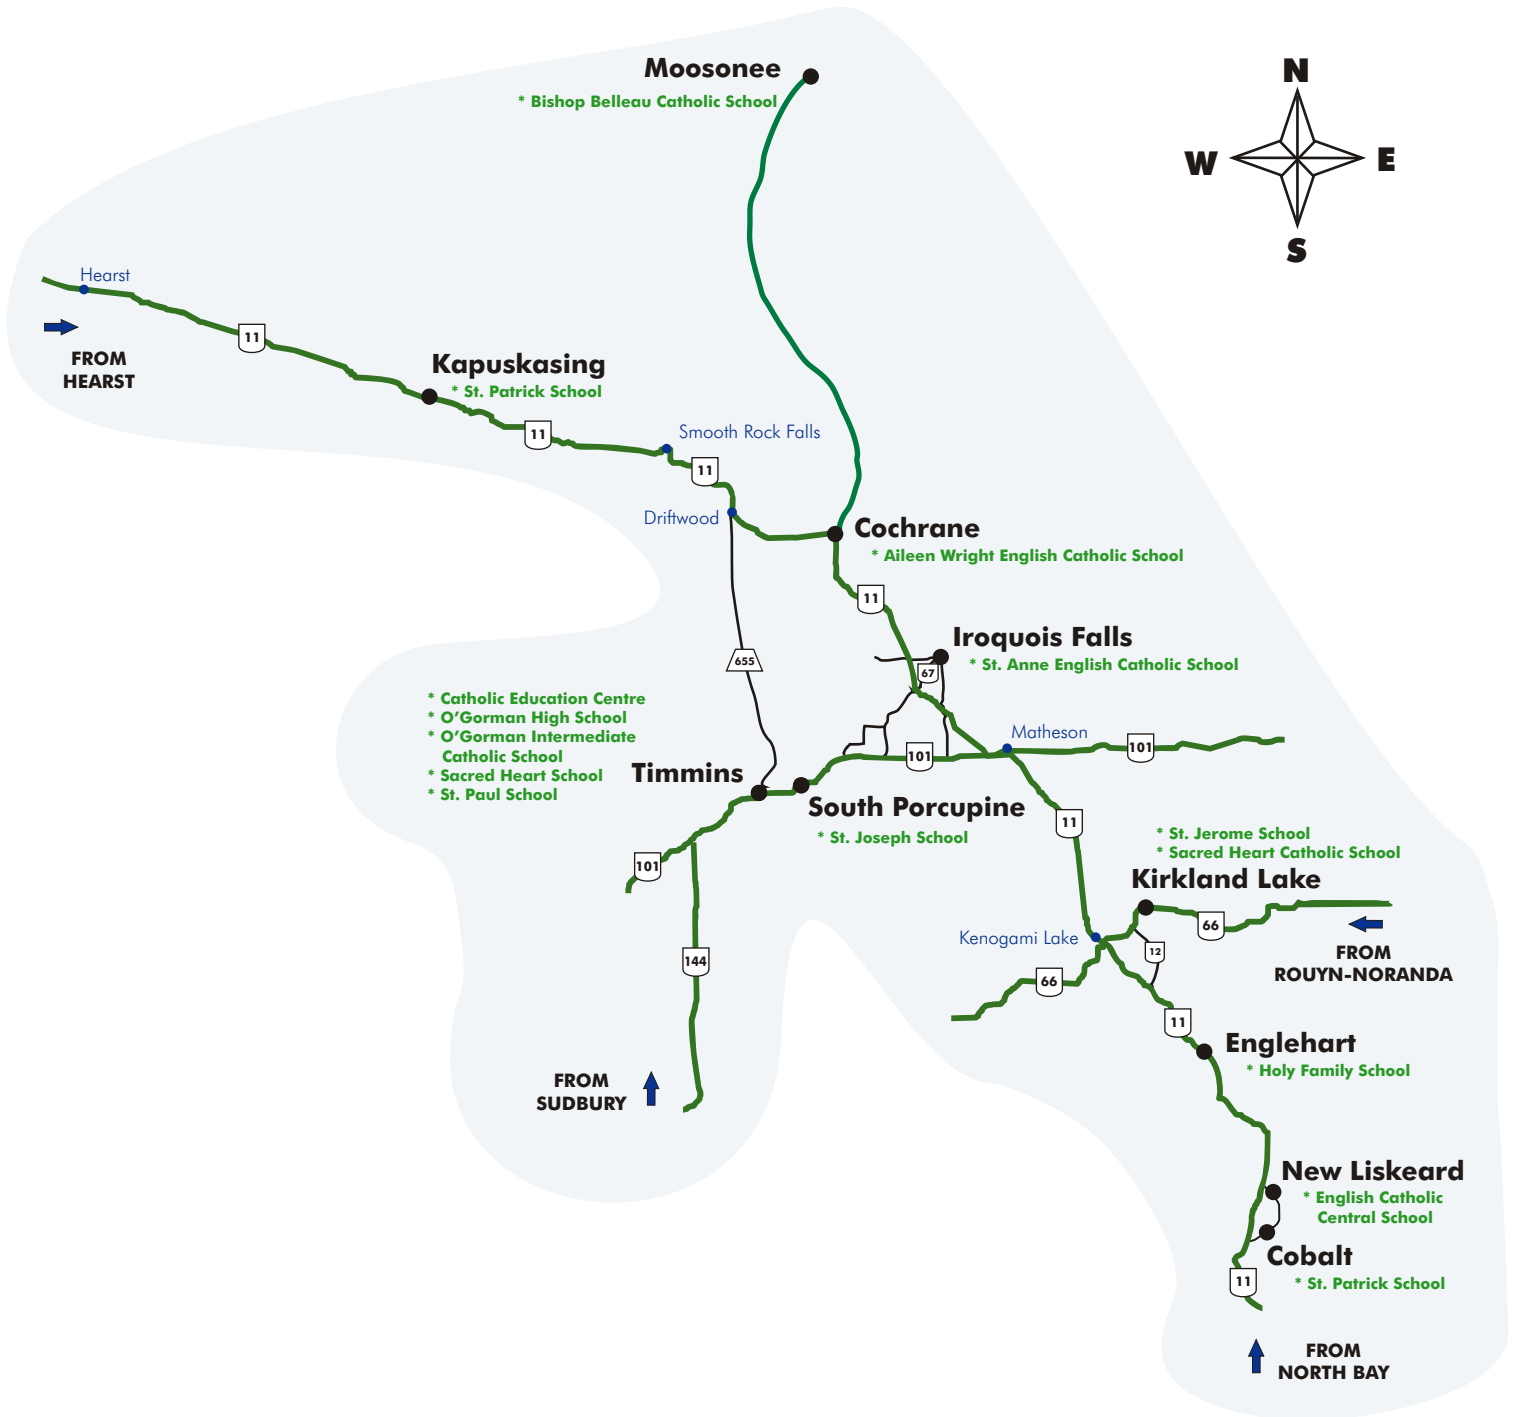

MAP OF SCHOOL COMMUNITIES

DRIVING DIRECTIONS TO THE CATHOLIC EDUCATION CENTRE IN TIMMINS (BOARD OFFICE)

From Sudbury:

- Travel northbound on Highway 144 to Highway 101
- Turn right on Highway 101 East
- Drive into Timmins
- Turn left on Spruce St. North before the overpass
- We are located on Spruce between Fifth and Sixth Avenue

From North Bay:

- Travel northbound on Highway 11
- Take Highway 101 West to Timmins
- Turn right on Spruce after the overpass
- We are located on Spruce between Fifth and Sixth Avenue

From Hearst:

- Travel southbound on Highway 11
- In Driftwood, turn right on Highway 655
- In Timmins, take Highway 101 West (turn right on Algonquin)
- Turn right on Spruce St. North after the overpass
- We are located on Spruce between Fifth and Sixth Avenue

From Rouyn-Noranda:

- From Highway 66, Take Highway 11 North (Turn right)
- Take Highway 101 West to Timmins
- Turn Right on Spruce St. North after the overpass
- We are located on Spruce between Fifth and Sixth Avenue